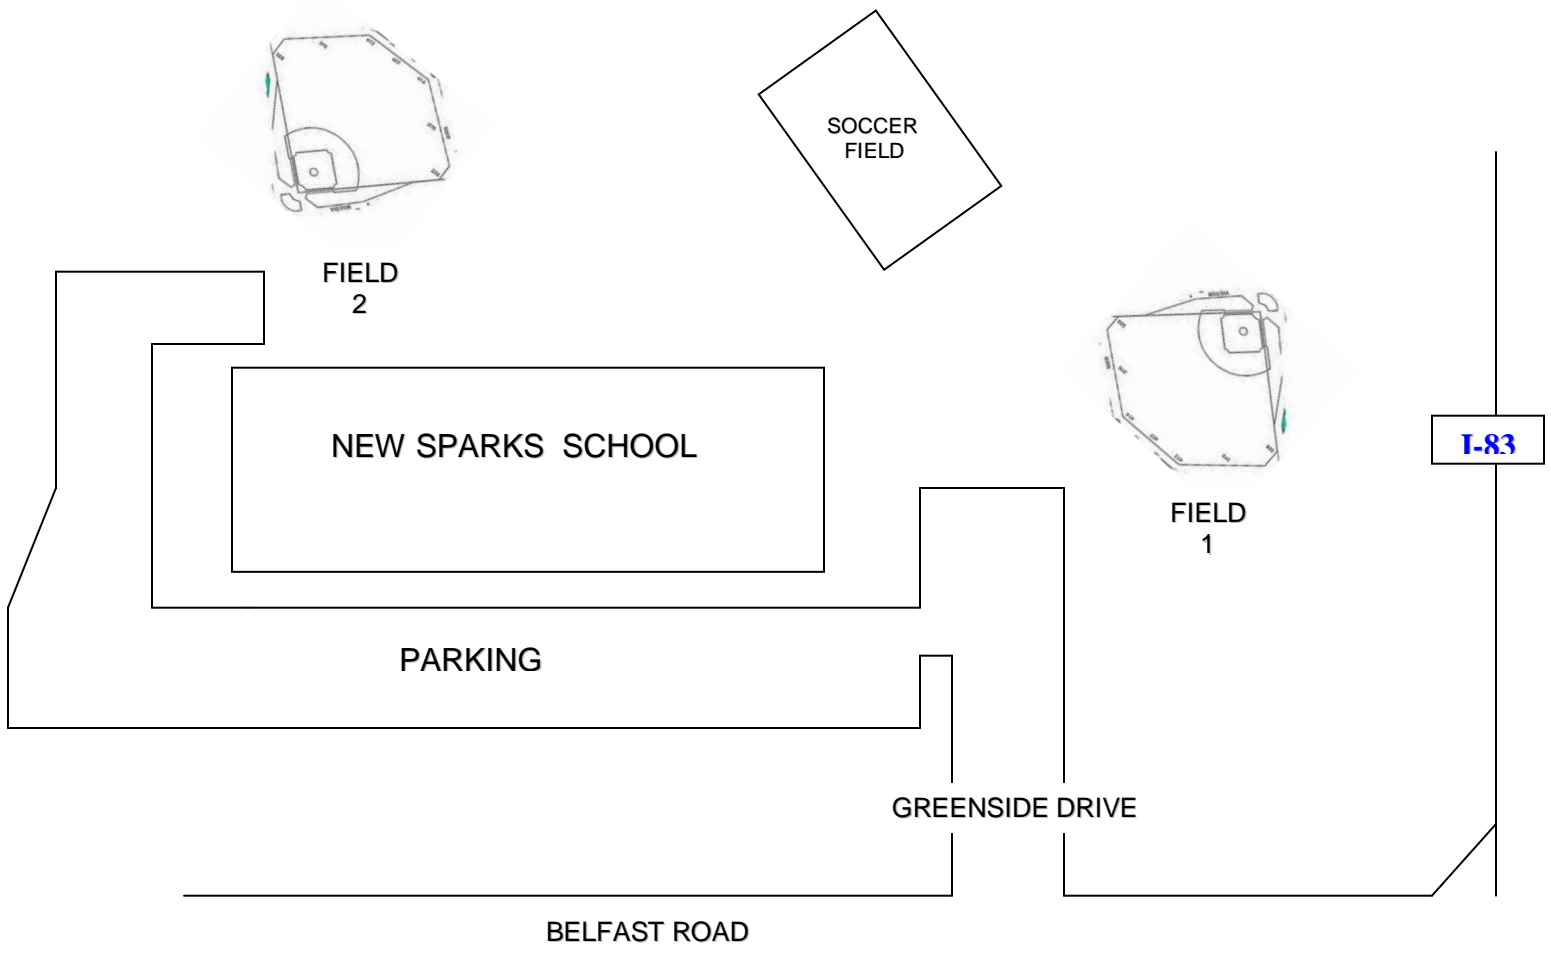

7th District Elementary School

Address: 20300 York Road, Parkton, MD 21120

Phone: (410) 887-1902

- Field #1 smaller field. Boys preferred. <= 11/12 boys or girls.
- Field #2 girls preferred, any age girls. <= 9/10 boys
- Field #3 girls preferred, any age girls. <= 11/12 boys.
- Field #4 Boys preferred, 13/14 and 11/12 have priority, and age could use.