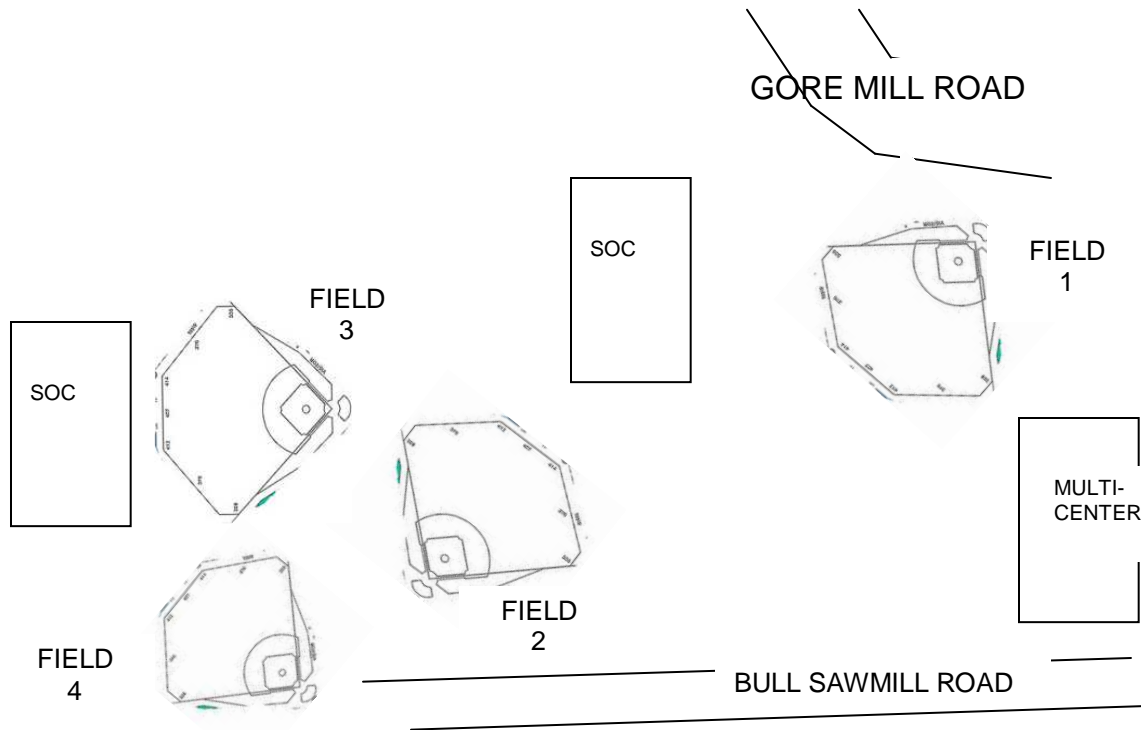

Phone: (410) 887-1726

- Field #1 small field \leq 9/10 boys or girls.
- Field #2 girls preferred. Any age for girls. \leq 9/10 for boys
- Field #3 Boys \leq 11/12. Girls 13/16
- Field #4 big field, \geq 11/12 boys only.

7th District Elementary School

Address: 20300 York Road, Parkton, MD 21120

Phone: (410) 887-1902

- Field #1 smaller field. Boys preferred. <= 11/12 boys or girls.
- Field #2 girls preferred, any age girls. <= 9/10 boys
- Field #3 girls preferred, any age girls. <= 11/12 boys.
- Field #4 Boys preferred, 13/14 and 11/12 have priority, and age could use.